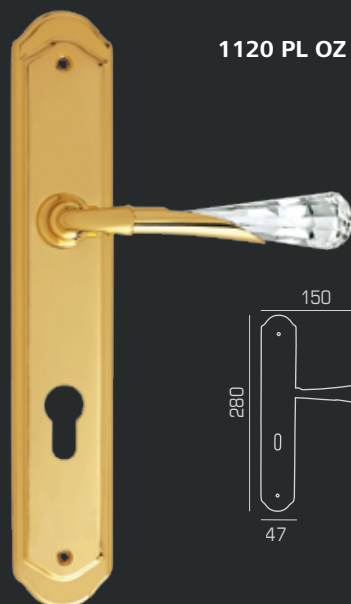

 **LINEACALI[®]**

GEMMA

Patented Design

Made with
**CRYSTAL
LIZY**
SWAROVSKI ELEMENTS

Finiture GEMMA

LINEACALI
italian collection

1121RO CS

1121RO CR

1120RO OZ

1120 RB OZ

1120 PL OZ