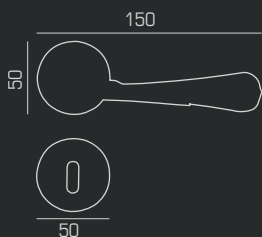

 **LINEACALI[®]**

GEMMA

Patented Design

Made with
**CRYSTAL
LIZY**
SWAROVSKI ELEMENTS

Finiture GEMMA

LINEACALI
italian collection

1121RO CS

1121RO CR

1120RO OZ

1120 RB OZ

1120 PL OZ