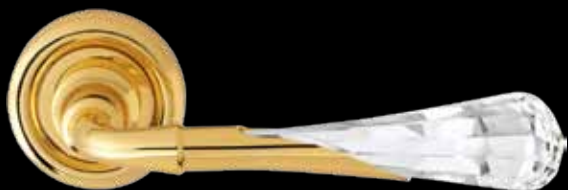

Finiture GEMMA

LINEACALI
italian collection

1120RO OZ