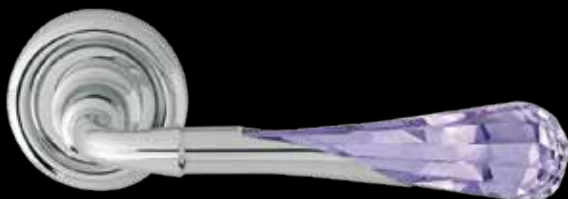

 **LINEACALI[®]**

GEMMA

Patented Design

Made with
**CRYSTAL
LIZY**
SWAROVSKI ELEMENTS

Finiture GEMMA

LINEACALI
italian collection

1121RO CS

1121RO CR