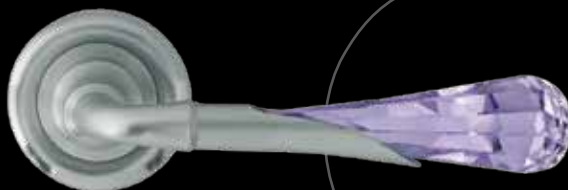

 **LINEACALI[®]**

GEMMA

Patented Design

Made with
**CRYSTAL
LIZY**
SWAROVSKI ELEMENTS

Finiture GEMMA

LINEACALI
italian collection

1121RO CS

1121RO CR